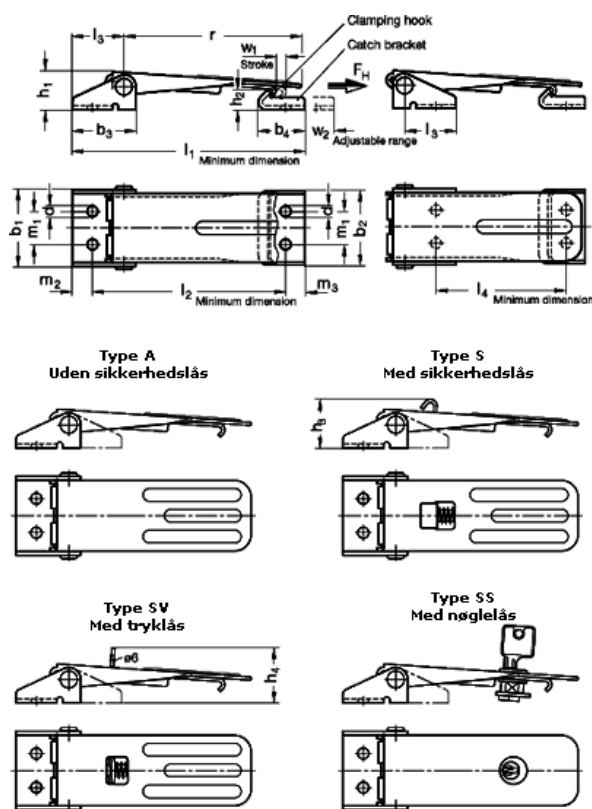

Article number: 201106062

Description: E+G Klee Hook clamp  
GN 821-400-SV-ST-1

## Measures

$b_1 = 46,5$	$h_4 = 32,5$	N	= 4000
$b_2 = 45$	$l_1 = 144$	r	= 107,5
$b_3 = 38$	$l_2 = 120,5$	w1	= 6,5
$b_4 = 27$	$l_3 = 32$	w2 adjustable range	= 18
$d = 6,3$	$l_4 = 83,5$		
$h_1 = 22$	$m_1 = 20$		
$h_2 = 12$	$m_2 = 12$		
$h_3 = 28,5$	$m_3 = 11,5$		